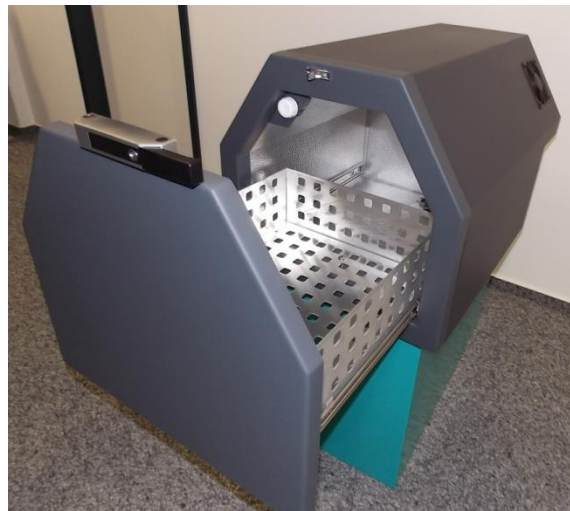

Dear Sir or Madam,

the space saving trapeze fridge specifically for the space of a back to back (Dos-a-Dos) seating is the perfect solution for cooling your drinks.

Technical data

Volume :	ca. 87 liter
Dimensions	
Length x Width x Height:	833,38 x 540 x 500
Voltage:	12V / 24V
Compressor:	Secop BD35F
Cover:	leather anthracite