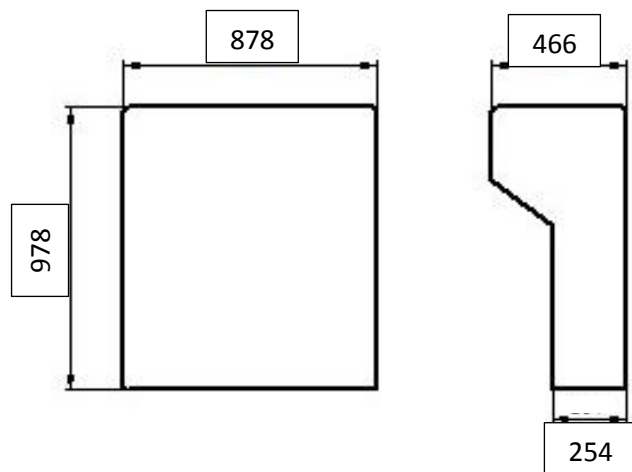

Technical data:

Voltage: 24 V DC

Weight: 57 kg

Coolbox

Volume: 58 Liter

Power: 54 W

Current: 2,3 A

Hot Water Boiler

Volume: 5 Liter

Power: 2 x 300 W

Current: 25 A

If you have any questions, please do not hesitate to contact us.

Best regards

TM Technischer Gerätebau GmbH