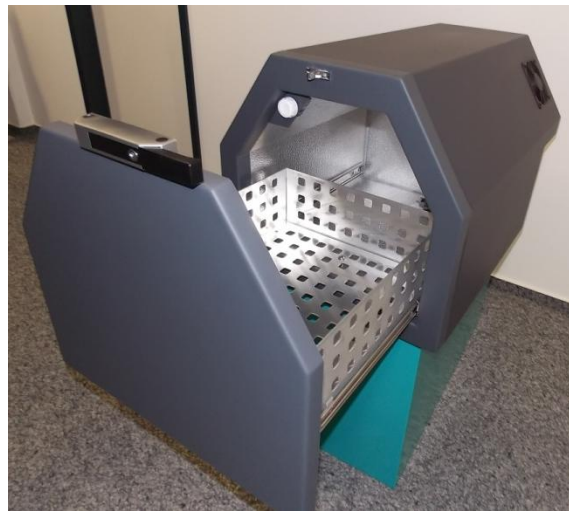

TM aktuell...

Technik in Bestform

TM Technischer Gerätebau GmbH Böttgerstraße 13 | 89231 Neu-Ulm | Germany
Tel. 0731/97421-0 | Fax 0731/97421-69 | E-Mail: vm@tmtech.de | www.tmtech.de

Trapeze fridge for the space of a back to back (Dos-a-Dos) seating

Dear Sir or Madam,

the space saving trapeze fridge specifically for the space of a back to back (Dos-a-Dos) seating is the perfect solution for cooling your drinks.

Technical data

Volume :	ca. 87 liter
Dimensions	
Length x Width x Height:	833,38 x 540 x 500
Voltage:	12V / 24V
Compressor:	Secop BD35F
Cover:	leather anthracite